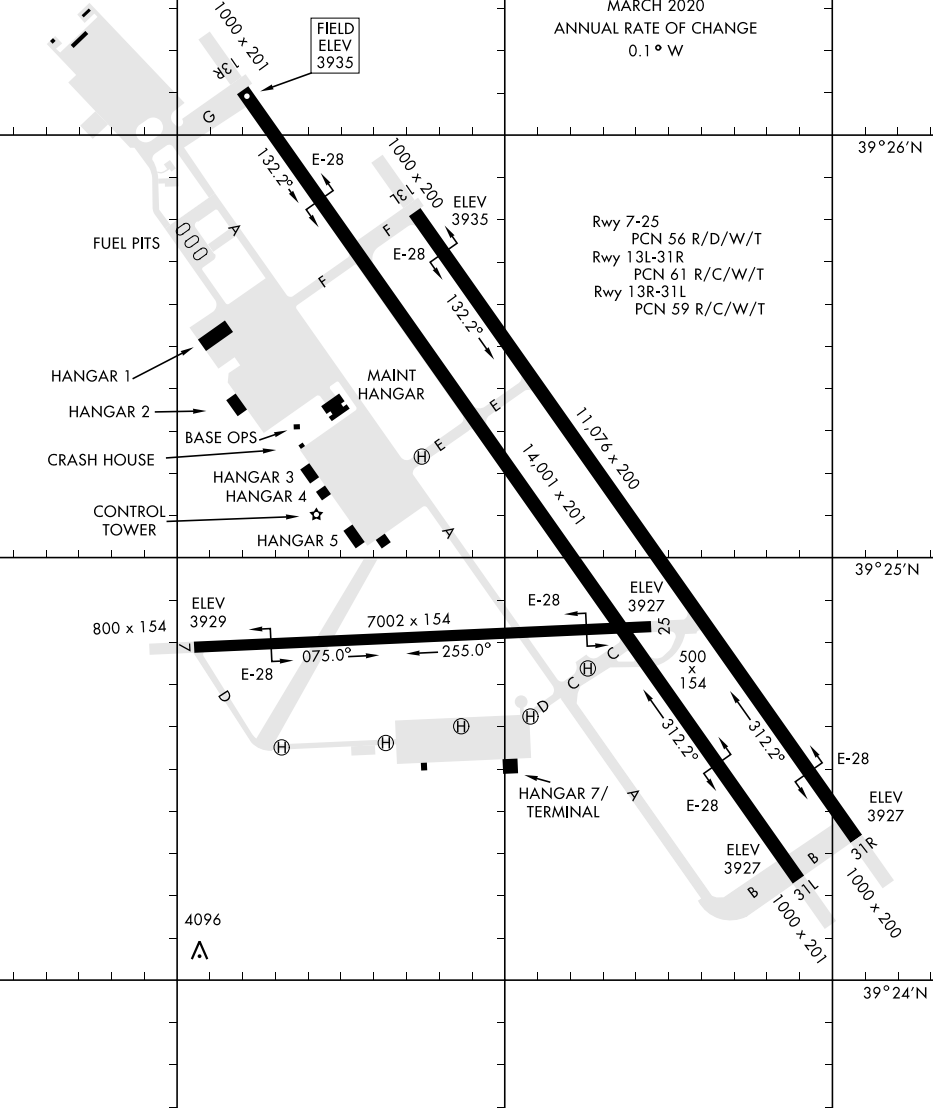

# AIRPORT DIAGRAM

AFD-143 [USN]

FALLON NAS (VAN VOORHIS FLD) (KNFL)

FALLON, NEVADA

ATIS ★  
 370.925  
 NAVY FALLON TOWER ★  
 119.25 340.2  
 GND CON  
 251.15  
 CLNC DEL  
 353.55

COMBAT AIRCRAFT LOADING AREA

MARCH 2020  
 ANNUAL RATE OF CHANGE  
 0.1 ° W

Rwy 7-25  
 PCN 56 R/D/W/T  
 Rwy 13L-31R  
 PCN 61 R/C/W/T  
 Rwy 13R-31L  
 PCN 59 R/C/W/T

SW-4, 20 MAR 2025 to 17 APR 2025

SW-4, 20 MAR 2025 to 17 APR 2025

# AIRPORT DIAGRAM

FALLON, NEVADA

FALLON NAS (VAN VOORHIS FLD) (KNFL)