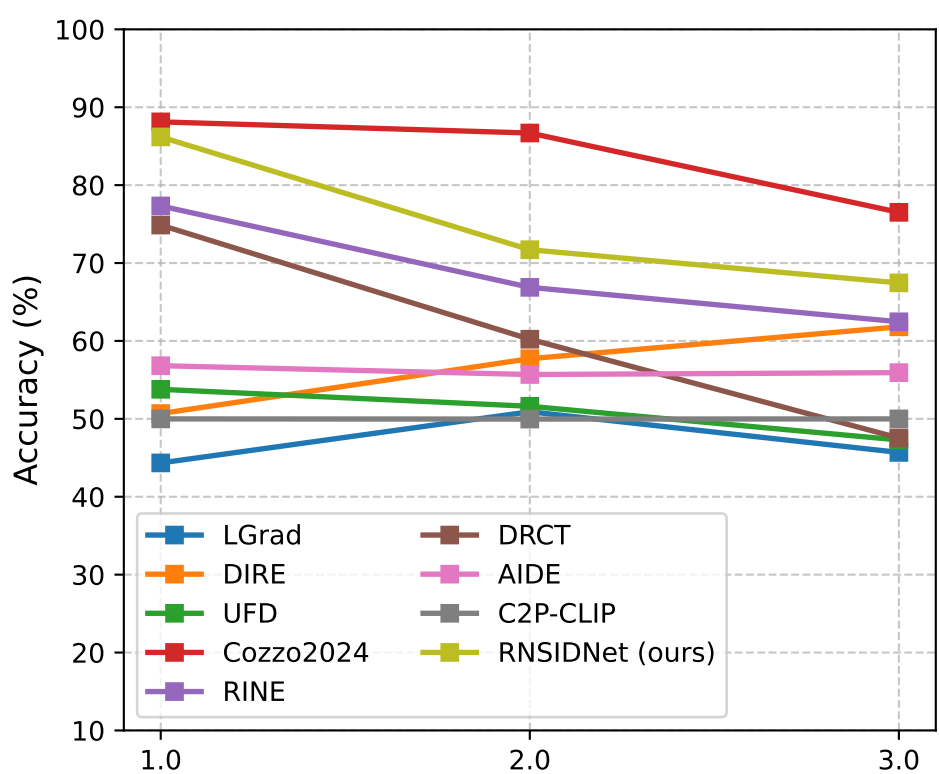

(a) Synthbuster - JPEG Compression Quality

(b) Synthbuster - Gaussian Blur Radius

(c) AIGCDetect - JPEG Compression Quality

(d) AIGCDetect - Gaussian Blur Radius