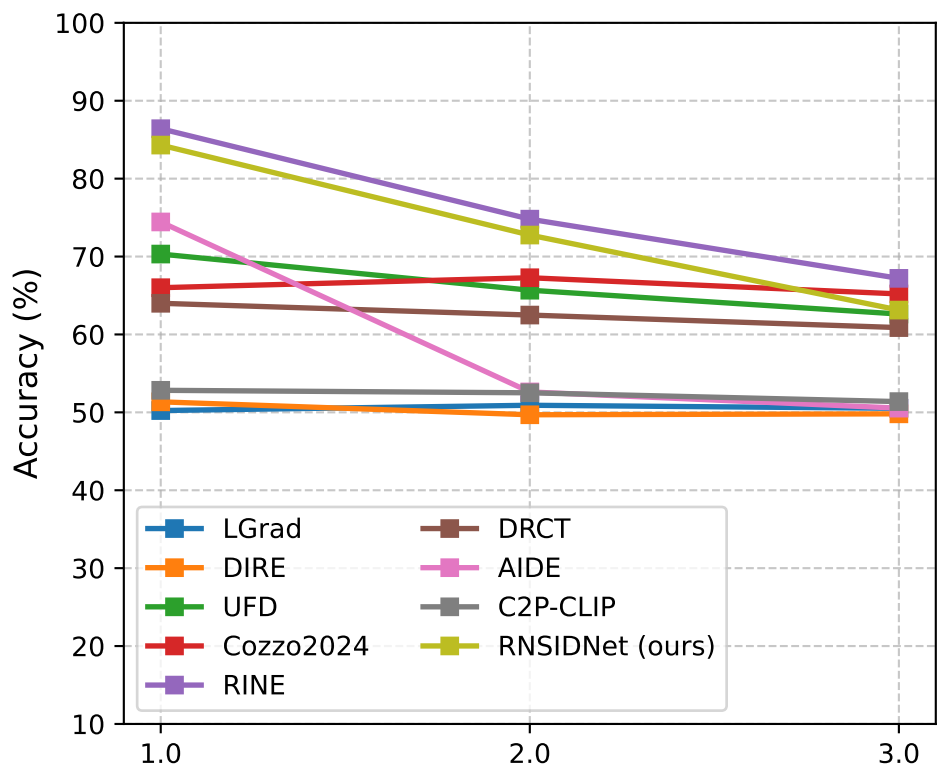

(a) Synthbuster - JPEG Compression Quality

(b) Synthbuster - Gaussian Blur Radius

(c) AIGCDetect - JPEG Compression Quality

(d) AIGCDetect - Gaussian Blur Radius