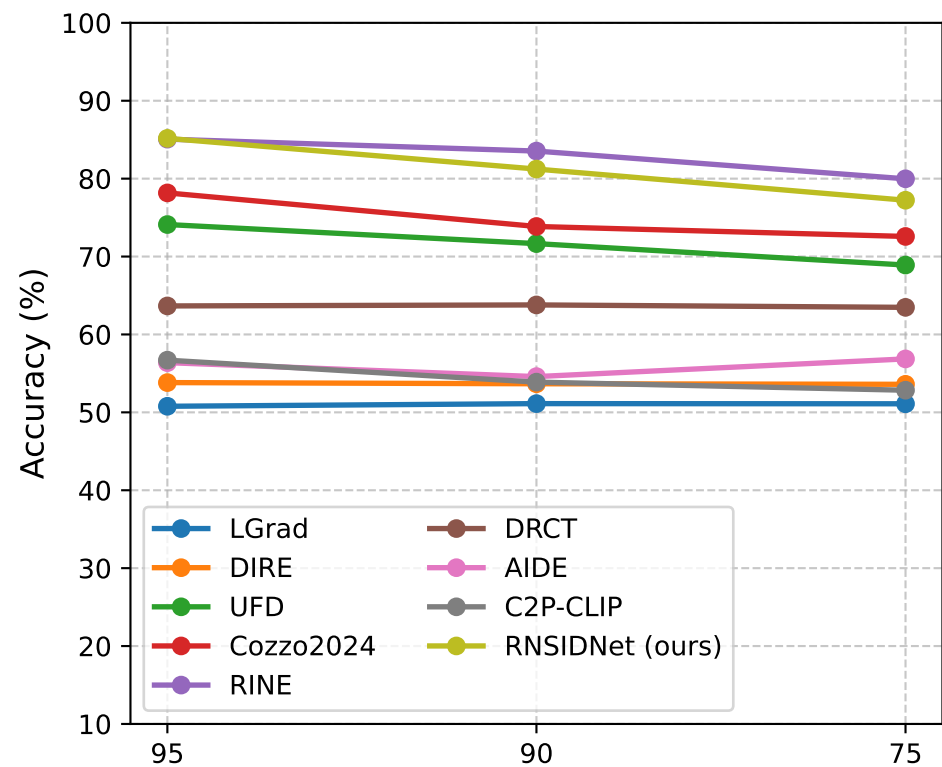

(a) Synthbuster - JPEG Compression Quality

(b) Synthbuster - Gaussian Blur Radius

(c) AIGCDetect - JPEG Compression Quality

(d) AIGCDetect - Gaussian Blur Radius